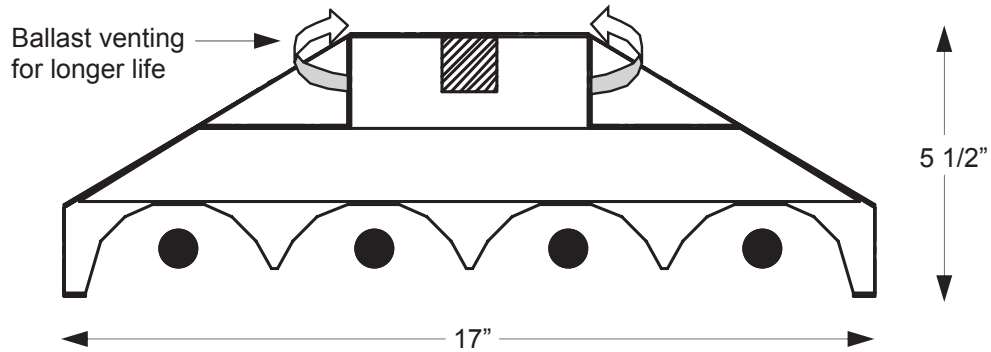

MHB-454
Efficiency = 105.3%
Spacing 0 DEG. = 1.26
Spacing 90 DEG. = 1.0

Zonal Lumen Summary

Zone	Lumens	%Lamp	%Fixt
0-30	6792.60	37.70	35.80
0-40	10386.66	57.70	54.80
0-60	16066.06	89.30	84.70
0-90	18958.66	105.30	100.00
90-120	0.00	0.00	0.00
90-130	0.00	0.00	0.00
90-150	0.00	0.00	0.00
90-180	0.00	0.00	0.00
0-180	18958.66	105.30	100.00

Total Luminaire Efficiency = 105.30%

High Bay Replacement Guide - Quick Reference

MHB System	MHB 4x54 T5 HO, 234 W				MHB 4x54 T5 HO, 234 W			
	6 FT. WIDE STACK AISLE				OPEN AREA			
Application								
Fixture Spacing	15	20	25	30	15	20	25	30
	Maintained Footcandles*				Maintained Footcandles*			
50' High	18	15	12	8	58	33	20	18
40' High	24	18	15	12	66	36	23	20
30' High	35	27	21	17	72	40	26	23
20' High	54	42	33	25	78	45	28	25

* T5 MHB calculations based on T5 HO lamps at 4,500 lumens

* Horizontal Footcandles at 2.5 Feet.

Actual results may vary up or down depending on several factors